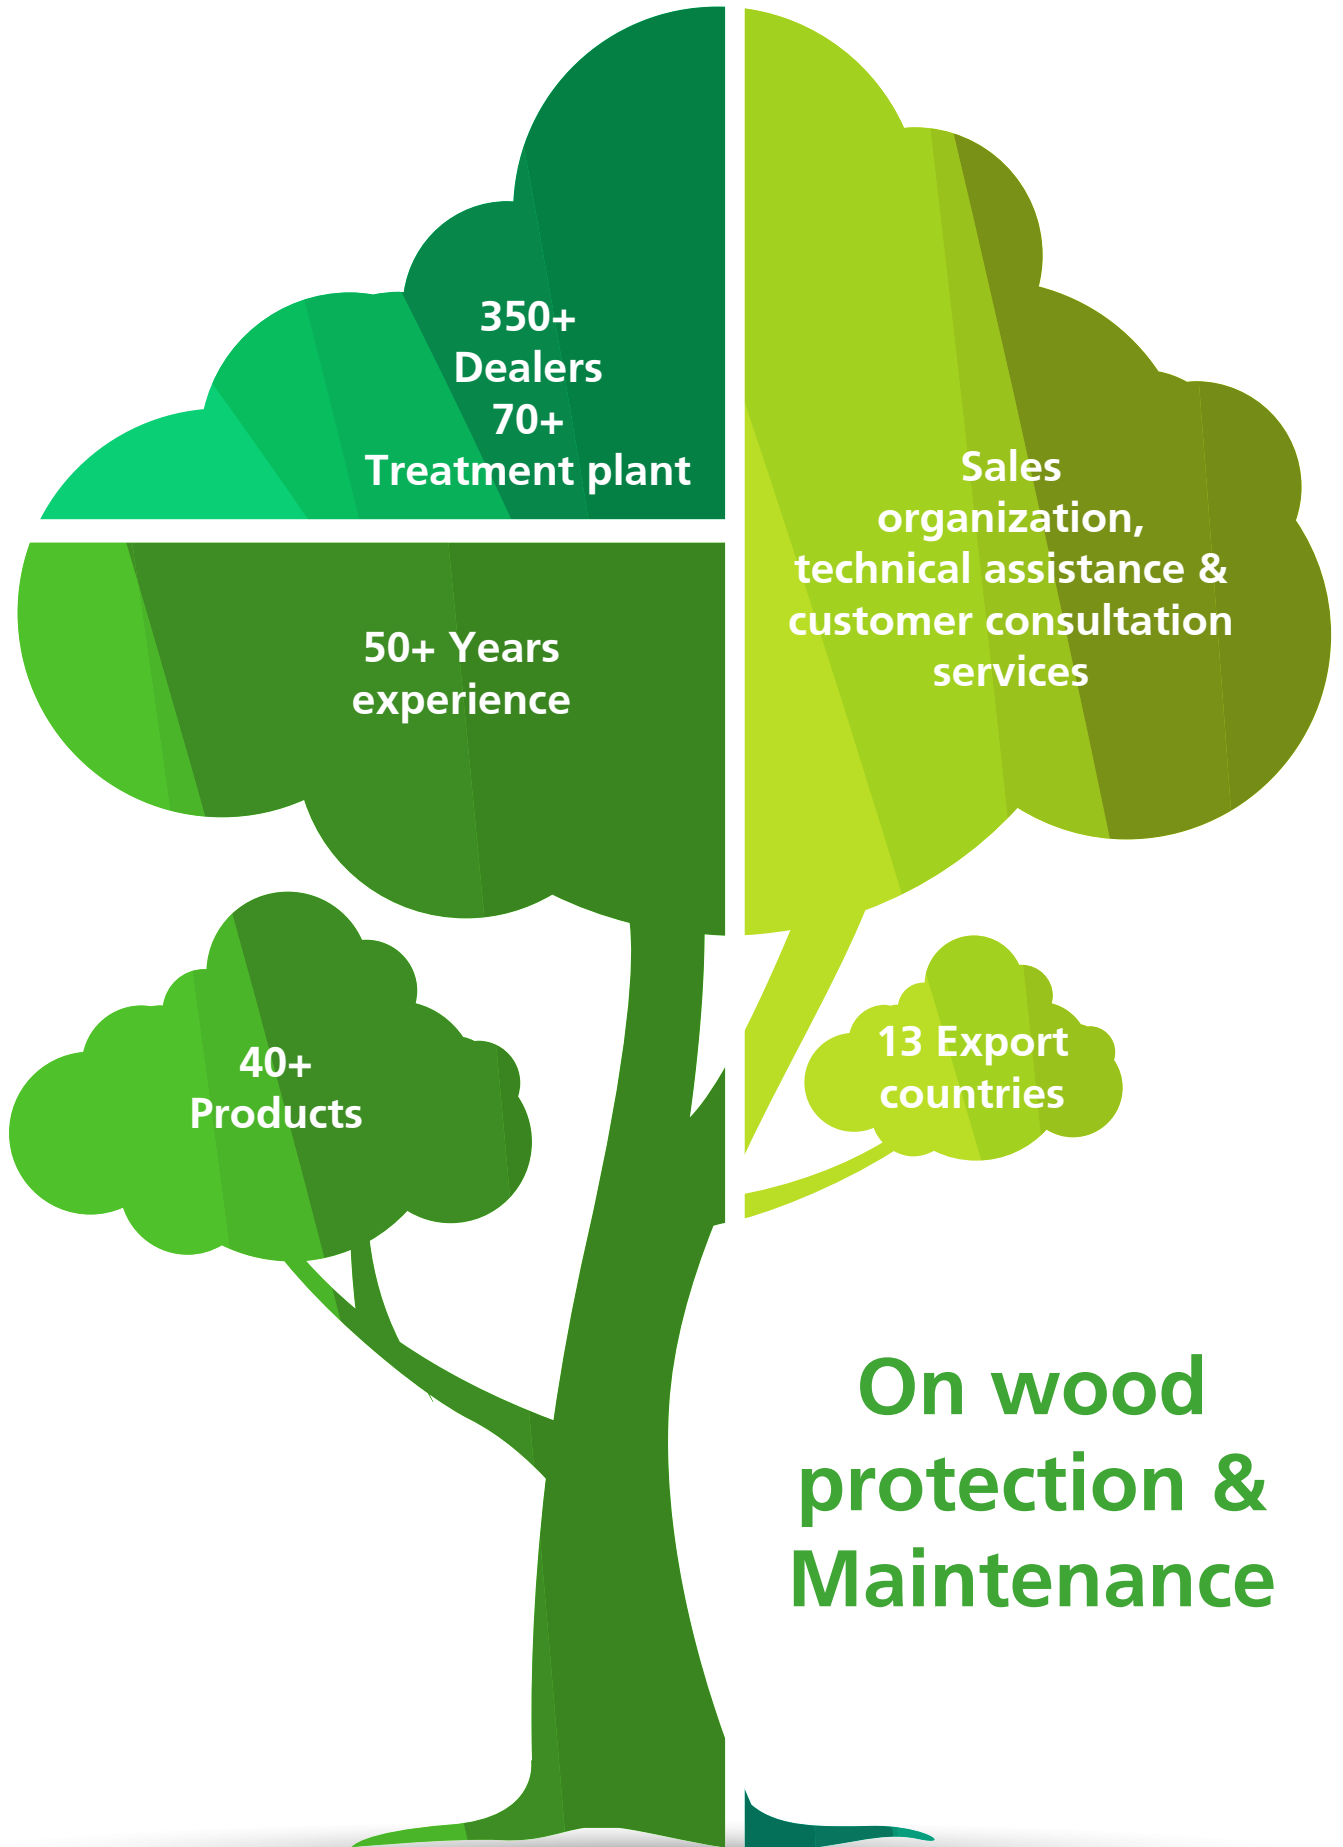

- HEMEL enters 50th year in the sector with renewed logo and new tins.
- Countries exported to increased to 12.
- Sale points within Turkey reached 350 locations.

2016

2012

- R & D department established.
- Production focused on water based and environmentally friendly products.

- Arch Chemicals acquired by Swiss Lonza, leading biocidal producer in the world.
- ISO 9001:2008 and OHSAS 18001:2007 Quality Certifications acquired.

2011

2005

- First entry in to the do it yourself market with Bauhaus and B&Q-Koçtaş shops.

2010

- Production of construction group wood coatings started with the establishment of the HEMEL plant in Tuzla.

HEMEL®

Values Of Our Company

Innovation:

Our motto is that it can always be done better so we always challenge the status quo.

Customers:

We place them at the heart of our business and relentlessly meet their expectations.

Ethics:

We work together in an open ethical way.

Why HEMEL?

Experience in timber preservation and maintenance in the Turkish market for more than fifty two years.